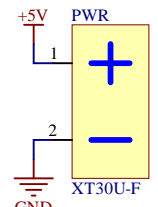

DC Controllers

Servo Drive Side

DC Drivers

Connectors

Title		
Drop Card		
Size	Number	Revision
A4		
Date:	4.02.2024	Sheet of
File:	C:\Users\...\Sheet2.SchDoc	Drawn By: U. Çağrı MANGALTEPE