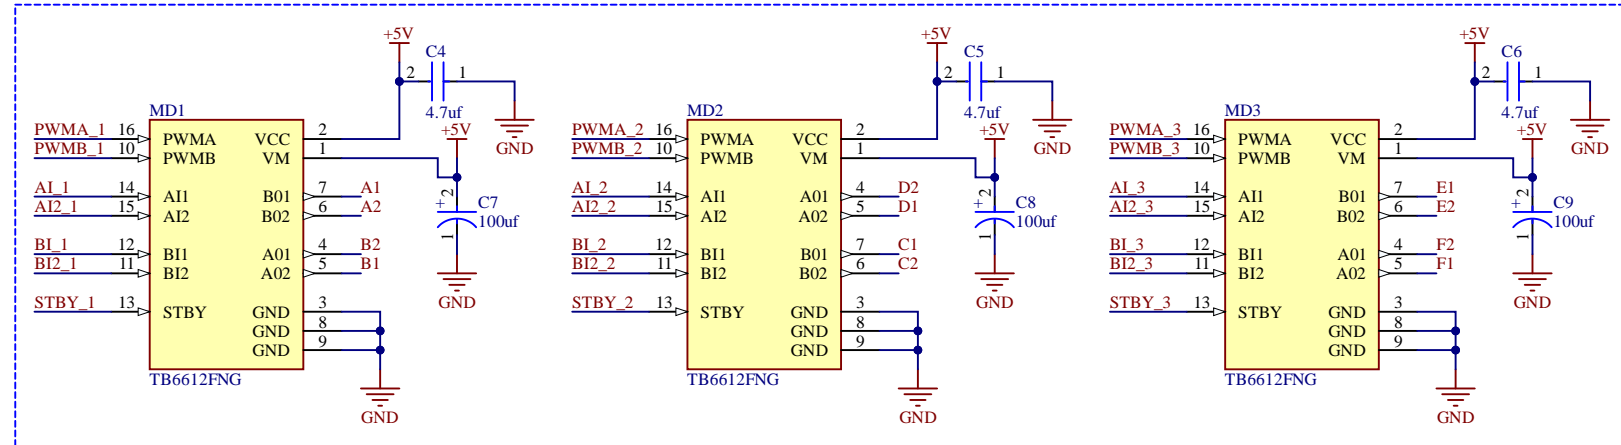

DC Controllers

Servo Drive Side

DC Drivers

Connectors

Title		
Drop Card		
Size	Number	Revision
A4		
Date:	4.02.2024	Sheet of
File:	C:\Users\...\Sheet2.SchDoc	Drawn By: U. Çağrı MANGALTEPE