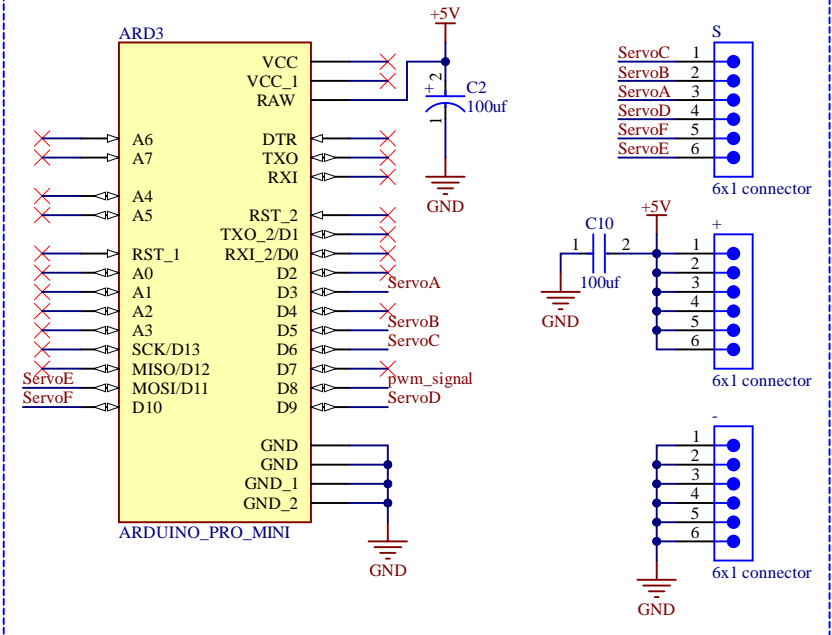

DC Controllers

Servo Drive Side

DC Drivers

Connectors

Title		
Drop Card		
Size	Number	Revision
A4		
Date:	4.02.2024	Sheet of
File:	C:\Users\...\Sheet2.SchDoc	Drawn By: U. Çağrı MANGALTEPE