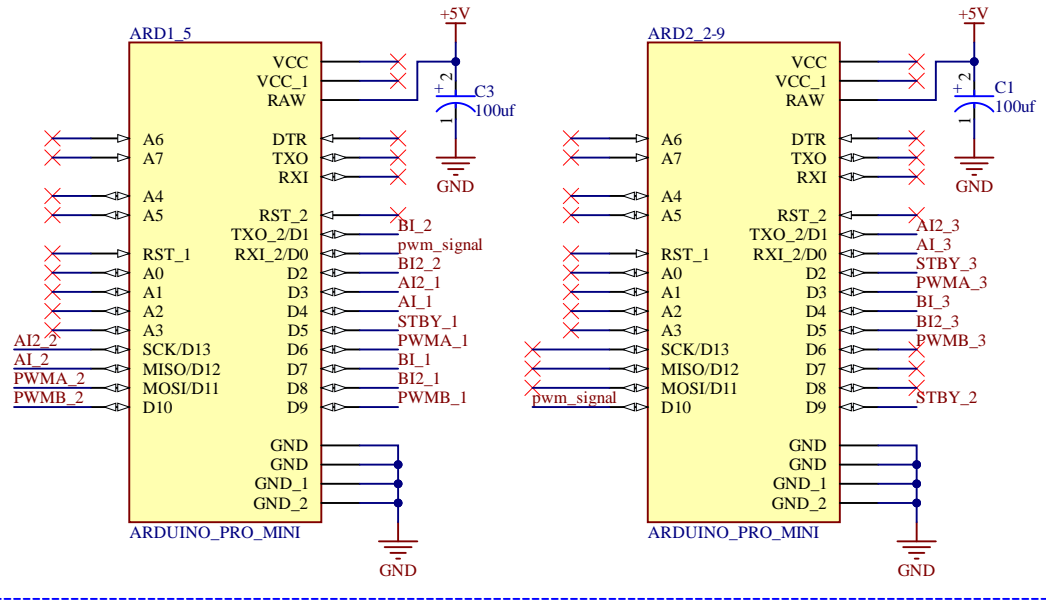

DC Controllers

Servo Drive Side

DC Drivers

Connectors

Title		
Drop Card		
Size	Number	Revision
A4		
Date:	4.02.2024	Sheet of
File:	C:\Users\...\Sheet2.SchDoc	Drawn By: U. Çağrı MANGALTEPE