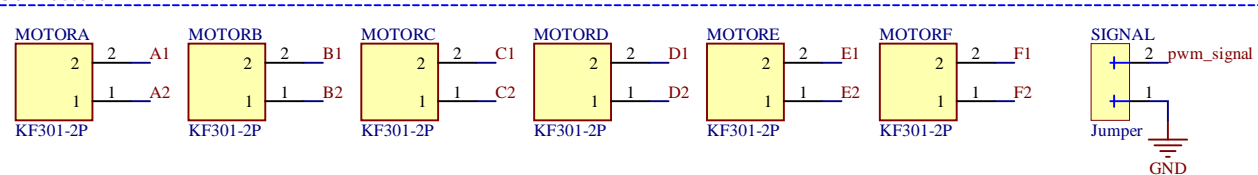

DC Controllers

Servo Drive Side

DC Drivers

Connectors

Title		
Drop Card		
Size	Number	Revision
A4		
Date:	4.02.2024	Sheet of
File:	C:\Users\...\Sheet2.SchDoc	Drawn By: U. Çağrı MANGALTEPE